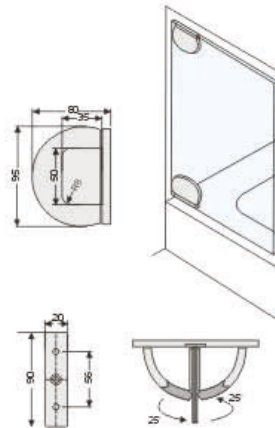

צירים סדרת SDH-PIVOT Shower Door Hinge

SDH 103 360

- **360° Shower Hinge:** suitable for glass door from 8 to 12mm thick and 800 mm wide. The door will be closed automatically when being closed to about 25°.
- **Finishes:** Chrome plated, Nickel plated, P&L, S&L, Gold Plated, PVD.
- **Weight of door:** 50kg
- **Remark:** Hardened Glass
- **Times Fatigue:** Above 100,000 times

SDH 104 360

- **360° Shower Hinge:** suitable for glass door from 8 to 12mm thick and 800 mm wide. The door will be closed automatically when being closed to about 25°.
- **Finishes:** Chrome plated, Nickel plated, P&L, S&L, Gold Plated, PVD.
- **Weight of door:** 50kg
- **Remark:** Hardened Glass
- **Times Fatigue:** Above 100,000 times