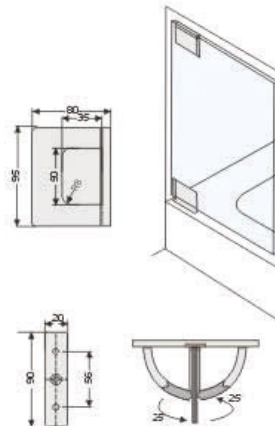

צירים סדרת SDH-PIVOT Shower Door Hinge

SDH 103 360

- **360° Shower Hinge:** suitable for glass door from 8 to 12mm thick and 800 mm wide. The door will be closed automatically when being closed to about 25°.
- **Finishes:** Chrome plated, Nickel plated, P&L, S&L, Gold Plated, PVD.
- **Weight of door:** 50kg
- **Remark:** Hardened Glass
- **Times Fatigue:** Above 100,000 times

SDH 104 360

- **360° Shower Hinge:** suitable for glass door from 8 to 12mm thick and 800 mm wide. The door will be closed automatically when being closed to about 25°.
- **Finishes:** Chrome plated, Nickel plated, P&L, S&L, Gold Plated, PVD.
- **Weight of door:** 50kg
- **Remark:** Hardened Glass
- **Times Fatigue:** Above 100,000 times