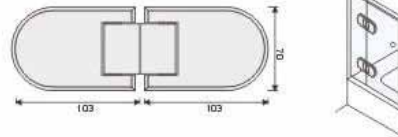

ציורים סדרה SDH 300 Shower Door Hinges

SDH-301-90

- **90° Shower Hinge:** suitable for glass door from 8 to 12mm thick and 800 mm wide. The door will be closed automatically when being closed to about 25°.
- **Finishes:** Chrome plated, Nickel plated, P&L, S&L, Gold Plated, PVD.
- **Weight of door:** 50kg

SDH-302-180

- **180° Shower Hinge:** suitable for glass door from 8 to 12mm thick and 800 mm wide. The door will be closed automatically when being closed to about 25°.
- **Finishes:** Chrome plated, Nickel plated, P&L, S&L, Gold Plated, PVD.
- **Weight of door:** 50kg
- **Remark:** Hardened Glass
- **Times Fatigue:** Above 100,000 times

SDH-302-135

- **135° Shower Hinge:** suitable for glass door from 8 to 12mm thick and 800 mm wide. The door will be closed automatically when being closed to about 25°.
- **Finishes:** Chrome plated, Nickel plated, P&L, S&L, Gold Plated, PVD.
- **Weight of door:** 50kg
- **Remark:** Hardened Glass
- **Times Fatigue:** Above 100,000 times

SDH-302-90

- **90° Shower Hinge:** suitable for glass door from 8 to 12mm thick and 800 mm wide. The door will be closed automatically when being closed to about 25°.
- **Finishes:** Chrome plated, Nickel plated, P&L, S&L, Gold Plated, PVD.
- **Weight of door:** 50kg
- **Remark:** Hardened Glass
- **Times Fatigue:** Above 100,000 times