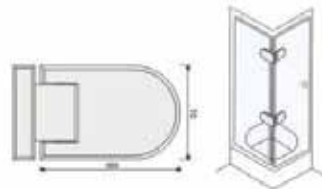

ציורים סדרה SDH 300 Shower Door Hinges

SDH-301-90

- **90° Shower Hinge:** suitable for glass door from 8 to 12mm thick and 800 mm wide. The door will be closed automatically when being closed to about 25°.
- **Finishes:** Chrome plated, Nickel plated, P&L, S&L, Gold Plated, PVD.
- **Weight of door:** 50kg

SDH-302-180

- **180° Shower Hinge:** suitable for glass door from 8 to 12mm thick and 800 mm wide. The door will be closed automatically when being closed to about 25°.
- **Finishes:** Chrome plated, Nickel plated, P&L, S&L, Gold Plated, PVD.
- **Weight of door:** 50kg
- **Remark:** Hardened Glass
- **Times Fatigue:** Above 100,000 times

SDH-302-135

- **135° Shower Hinge:** suitable for glass door from 8 to 12mm thick and 800 mm wide. The door will be closed automatically when being closed to about 25°.
- **Finishes:** Chrome plated, Nickel plated, P&L, S&L, Gold Plated, PVD.
- **Weight of door:** 50kg
- **Remark:** Hardened Glass
- **Times Fatigue:** Above 100,000 times

SDH-302-90

- **90° Shower Hinge:** suitable for glass door from 8 to 12mm thick and 800 mm wide. The door will be closed automatically when being closed to about 25°.
- **Finishes:** Chrome plated, Nickel plated, P&L, S&L, Gold Plated, PVD.
- **Weight of door:** 50kg
- **Remark:** Hardened Glass
- **Times Fatigue:** Above 100,000 times