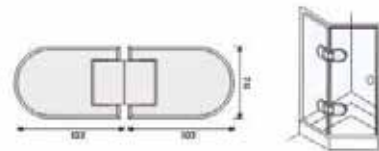

ציורים סדרה SDH 300 Shower Door Hinges

SDH-301-90

- **90° Shower Hinge:** suitable for glass door from 8 to 12mm thick and 800 mm wide. The door will be closed automatically when being closed to about 25°.
- **Finishes:** Chrome plated, Nickel plated, P&L, S&L, Gold Plated, PVD.
- **Weight of door:** 50kg

SDH-302-180

- **180° Shower Hinge:** suitable for glass door from 8 to 12mm thick and 800 mm wide. The door will be closed automatically when being closed to about 25°.
- **Finishes:** Chrome plated, Nickel plated, P&L, S&L, Gold Plated, PVD.
- **Weight of door:** 50kg
- **Remark:** Hardened Glass
- **Times Fatigue:** Above 100,000 times

SDH-302-135

- **135° Shower Hinge:** suitable for glass door from 8 to 12mm thick and 800 mm wide. The door will be closed automatically when being closed to about 25°.
- **Finishes:** Chrome plated, Nickel plated, P&L, S&L, Gold Plated, PVD.
- **Weight of door:** 50kg
- **Remark:** Hardened Glass
- **Times Fatigue:** Above 100,000 times

SDH-302-90

- **90° Shower Hinge:** suitable for glass door from 8 to 12mm thick and 800 mm wide. The door will be closed automatically when being closed to about 25°.
- **Finishes:** Chrome plated, Nickel plated, P&L, S&L, Gold Plated, PVD.
- **Weight of door:** 50kg
- **Remark:** Hardened Glass
- **Times Fatigue:** Above 100,000 times