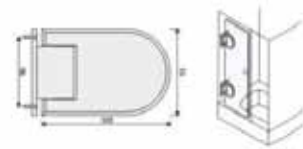

ציורים סדרה SDH 300 Shower Door Hinges

SDH-301-90

- **90° Shower Hinge:** suitable for glass door from 8 to 12mm thick and 800 mm wide. The door will be closed automatically when being closed to about 25°.
- **Finishes:** Chrome plated, Nickel plated, P&L, S&L, Gold Plated, PVD.
- **Weight of door:** 50kg

SDH-302-180

- **180° Shower Hinge:** suitable for glass door from 8 to 12mm thick and 800 mm wide. The door will be closed automatically when being closed to about 25°.
- **Finishes:** Chrome plated, Nickel plated, P&L, S&L, Gold Plated, PVD.
- **Weight of door:** 50kg
- **Remark:** Hardened Glass
- **Times Fatigue:** Above 100,000 times

SDH-302-135

- **135° Shower Hinge:** suitable for glass door from 8 to 12mm thick and 800 mm wide. The door will be closed automatically when being closed to about 25°.
- **Finishes:** Chrome plated, Nickel plated, P&L, S&L, Gold Plated, PVD.
- **Weight of door:** 50kg
- **Remark:** Hardened Glass
- **Times Fatigue:** Above 100,000 times

SDH-302-90

- **90° Shower Hinge:** suitable for glass door from 8 to 12mm thick and 800 mm wide. The door will be closed automatically when being closed to about 25°.
- **Finishes:** Chrome plated, Nickel plated, P&L, S&L, Gold Plated, PVD.
- **Weight of door:** 50kg
- **Remark:** Hardened Glass
- **Times Fatigue:** Above 100,000 times