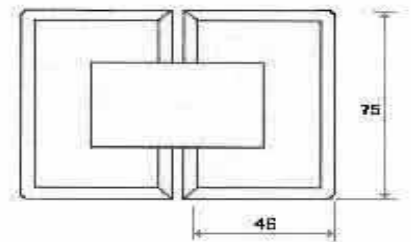

**צירי מקלחון סדרה SSDH Small Shower Door hinges**

SSDH-101-90

SSDH-101-90HP

SSDH-102-135

SSDH-102-180

Glass cut-out

SSDH-102-90

- FEATURES:**  
 MATERIAL: Brass  
 DOOR THICKNESS: 6mm to 10mm  
 DOOR WEIGHT: 45 kgs maximum  
 FINISH: Bright Chrome Plated (C)  
 Satin Chrome Plated (SN)  
 Titanium Plated (TI)  
 Polished Brass (PB)