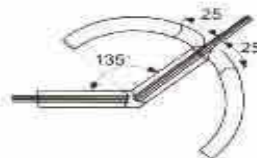

**צירי מקלחון סדרה SSDH Small Shower Door hinges**

SSDH-101-90

SSDH-101-90HP

SSDH-102-135

SSDH-102-180

Glass cut-out

SSDH-102-90

- FEATURES:**  
 MATERIAL: Brass  
 DOOR THICKNESS: 6mm to 10mm  
 DOOR WEIGHT: 45 kgs maximum  
 FINISH: Bright Chrome Plated (C)  
 Satin Chrome Plated (SN)  
 Titanium Plated (TI)  
 Polished Brass (PB)