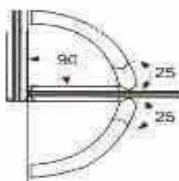

**צירי מקלחון סדרה SSDH Small Shower Door hinges**

SSDH-101-90

SSDH-101-90HP

SSDH-102-135

SSDH-102-180

Glass cut-out

SSDH-102-90

- FEATURES:**  
 MATERIAL: Brass  
 DOOR THICKNESS: 6mm to 10mm  
 DOOR WEIGHT: 45 kgs maximum  
 FINISH: Bright Chrome Plated (C)  
 Satin Chrome Plated (SN)  
 Titanium Plated (TI)  
 Polished Brass (PB)