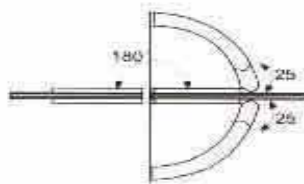

**צירי מקלחון סדרה SSDH Small Shower Door hinges**

SSDH-101-90

SSDH-101-90HP

SSDH-102-135

SSDH-102-180

Glass cut-out

SSDH-102-90

- FEATURES:**  
 MATERIAL: Brass  
 DOOR THICKNESS: 6mm to 10mm  
 DOOR WEIGHT: 45 kgs maximum  
 FINISH: Bright Chrome Plated (C)  
 Satin Chrome Plated (SN)  
 Titanium Plated (TI)  
 Polished Brass (PB)