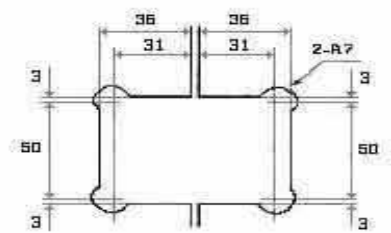

**צירי מקלחון סדרה SSDH Small Shower Door hinges**

SSDH-101-90

SSDH-101-90HP

SSDH-102-135

SSDH-102-180

Glass cut-out

SSDH-102-90

- FEATURES:**  
 MATERIAL: Brass  
 DOOR THICKNESS: 6mm to 10mm  
 DOOR WEIGHT: 45 kgs maximum  
 FINISH: Bright Chrome Plated (C)  
 Satin Chrome Plated (SN)  
 Titanium Plated (TI)  
 Polished Brass (PB)