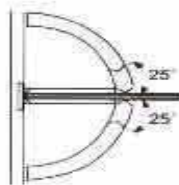

**צירי מקלחון סדרה SSDH Small Shower Door hinges**

SSDH-101-90

SSDH-101-90HP

SSDH-102-135

SSDH-102-180

Glass cut-out

SSDH-102-90

- FEATURES:**  
 MATERIAL: Brass  
 DOOR THICKNESS: 6mm to 10mm  
 DOOR WEIGHT: 45 kgs maximum  
 FINISH: Bright Chrome Plated (C)  
 Satin Chrome Plated (SN)  
 Titanium Plated (TI)  
 Polished Brass (PB)