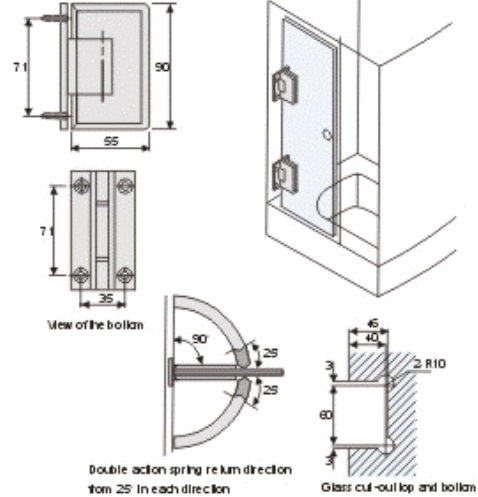

צירי מקלחון סדרה SDH 100 Shower Door hinges

SDH-101-90

SDH-101-90HP

SDH-102-90

SDH-102-135

SDH-102-180

- **90° Shower Hinge:** suitable for glass door from 8 to 12mm thick and 800 mm wide. The door will be closed automatically when being closed to about 25°.
- **Finishes:** Chrome plated, Nickel plated, P&L, S&L, Gold Plated, PVD.
- **Weight of door:** 50kg
- **Remark:** Hardened Glass
- **Times Fatigue:** Above 100,000 times

- **180° Shower Hinge:** suitable for glass door from 8 to 12mm thick and 800 mm wide. The door will be closed automatically when being closed to about 25°.
- **Finishes:** Chrome plated, Nickel plated, P&L, S&L, Gold Plated, PVD.
- **Weight of door:** 50kg
- **Remark:** Hardened Glass
- **Times Fatigue:** Above 100,000 times