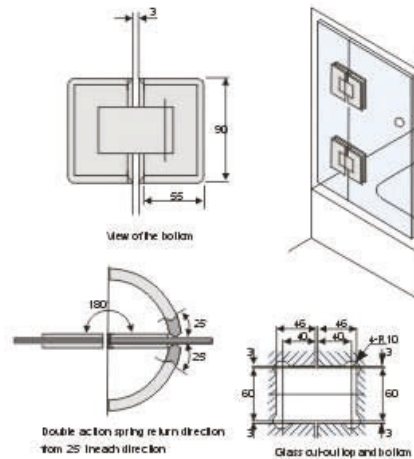

צירי מקלחון סדרה SDH 100 Shower Door hinges

SDH-101-90

SDH-101-90HP

SDH-102-90

SDH-102-135

SDH-102-180

- **90° Shower Hinge:** suitable for glass door from 8 to 12mm thick and 800 mm wide. The door will be closed automatically when being closed to about 25°.
- **Finishes:** Chrome plated, Nickel plated, P&L, S&L, Gold Plated, PVD.
- **Weight of door:** 50kg
- **Remark:** Hardened Glass
- **Times Fatigue:** Above 100,000 times

- **180° Shower Hinge:** suitable for glass door from 8 to 12mm thick and 800 mm wide. The door will be closed automatically when being closed to about 25°.
- **Finishes:** Chrome plated, Nickel plated, P&L, S&L, Gold Plated, PVD.
- **Weight of door:** 50kg
- **Remark:** Hardened Glass
- **Times Fatigue:** Above 100,000 times